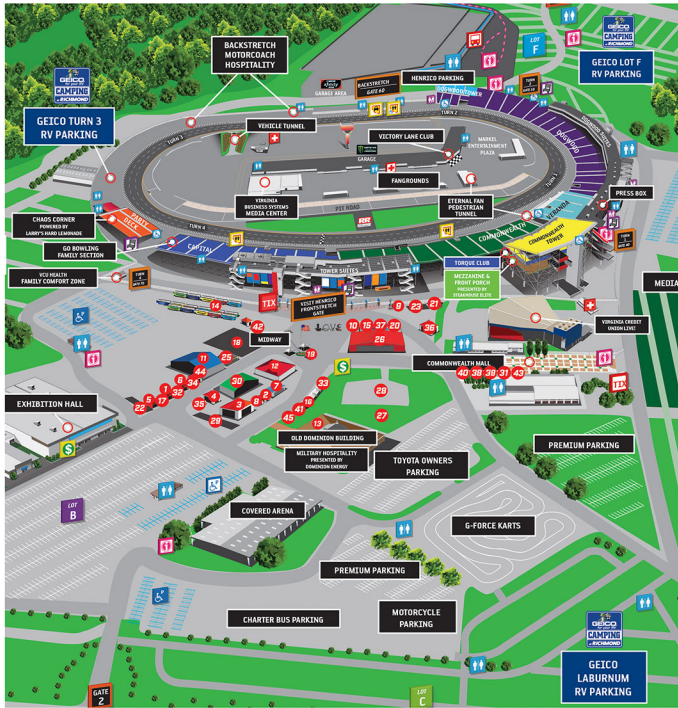

DISPLAYS & VENDORS:

1. 1 Bass Pro
2. 2 Bright Suite
3. 3 Chevy
4. 4 Coca-Cola
5. 5 Concessions
6. 6 Diamond Resorts
7. 7 Dominion Energy
8. 8 Drive Shack
9. 9 Eternal Fan Piston
10. 10 Toys 4 Tots
11. 11 Ford
12. 12 Geico
13. 13 Go Bowling Lanes
14. 14 MainGate Souvenir Haulers
15. 15 Marines
16. 16 Martinsville Speedway
17. 17 Mike D's BBQ
18. 18 Monster
19. 19 Papa John's Pizza
20. 20 Paw Patrol Kid Zone
21. 21 Porta-Bar
22. 22 Smithfield Helping Hungry Homes
23. 23 Stage Entertainment
24. 24 Team Fishel
25. 25 Topgolf
26. 26 Toyota Racing Experience
27. 27 Toyota Green Space
28. 28 Toyota Owners Hub
29. 29 Toyota Tundras
30. 30 USAF
31. 31 Vacation Village
32. 32 VCU Health
33. 33 VIBE Displays
    va811.com
34. 34 Virginia State Police Heat
35. 35 Virginia Lottery
36. 36 Virginia Peanuts
37. 37 Virginia Pamnuts
38. 38 Visit Henrico
39. 39 Visit Richmond
40. 40 Who's Your Driver
41. 41 Virginia Air National Guard
42. 42 Byrna
43. 43 Colonial Downs / Rosie's
44. 44 Direct Auto
45. 45 Camp Motorsports