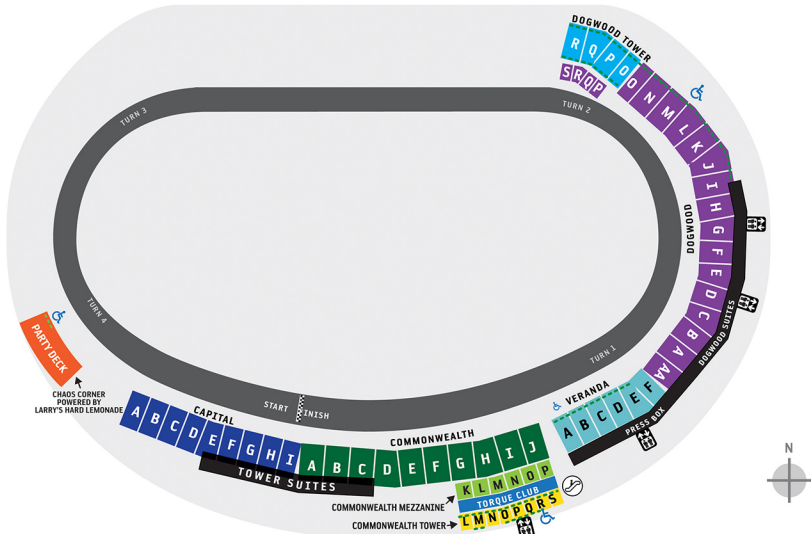

# MONSTER ENERGY NASCAR CUP SERIES

SATURDAY SEATING

KIDS 12 & YOUNGER - \$25 OFF!

Elevator

Escalator

HANDICAP SEATING

FAMILY SEATING  
(ALCOHOL PROHIBITED)

\$20

\$70

\$45 - \$99

\$60 - \$99

\$95 - \$120

\$35 - \$105

\$35 - \$90

\$55 - \$70

ADVANCE PRICING, SUBJECT TO CHANGE