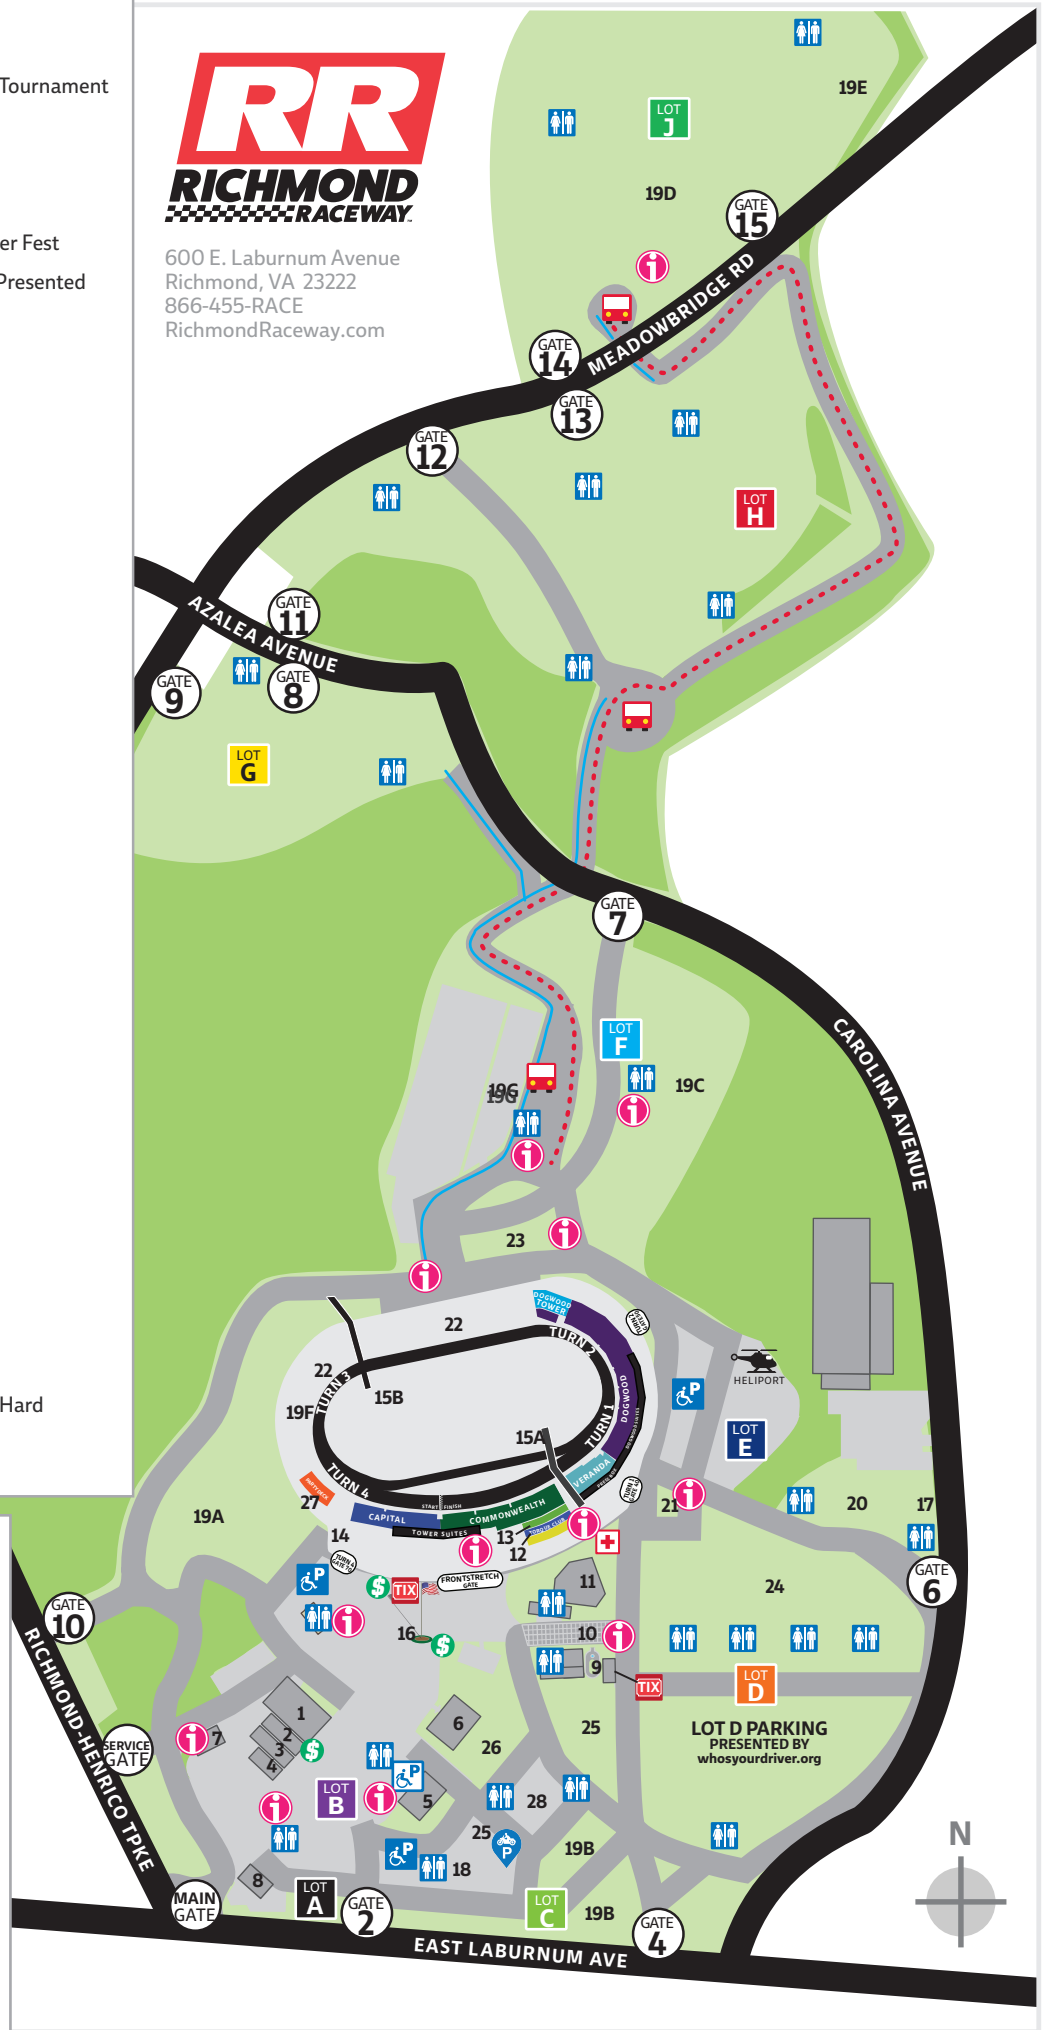

APRIL 12 & 13, 2019

1. Exhibition Hall / Richmond Raceway eSports Tournament
2. Commonwealth Building
3. Henrico Hall
4. Colonial Building
5. Covered Arena / Richmond Raceway Craft Beer Fest
6. Old Dominion Building / Military Hospitality Presented by Dominion Energy
7. Credentials
8. Ticket & Administration Offices
9. Horticulture Garden
10. Commonwealth Mall
11. Virginia Credit Union LIVE!
12. Front Porch Presented by Elite Steakhouse
13. TORQUE Club
14. VCU Health Family Comfort Zone
- 15A. Eternal Fan Pedestrian Tunnel
- 15B. Vehicle Tunnel
16. Midway: Souvenirs / Concessions / Displays
17. TORQUE Club Parking
18. Charter Bus Parking
- 19A. GEICO Main RV Parking
- 19B. GEICO Laburnum RV Parking
- 19C. GEICO Lot F RV Parking
- 19D. GEICO Lot J RV Parking
- 19E. GEICO Lot J Tent Camping
- 19F. GEICO Turn 3 RV Parking
- 19G. GEICO Lot F Premium RV Parking
20. Group Tailgate Presented by Mike D's BBQ
21. Media Parking
22. Motorcoach Hospitality
23. Henrico Parking
24. RICHMOND NATION Parking
25. Premium Parking
26. Toyota Owners Parking
27. Chaos Corner Party Deck Powered by Larry's Hard Lemonade
28. G-Force Karts

600 E. Laburnum Avenue
 Richmond, VA 23222
 866-455-RACE
 RichmondRaceway.com

- Tickets & Will Call
- Public Restroom
- VCU Health Care Center
- Tram Loading Area presented by whosyourdriver.org
- Tram Route
- ATM Machine
- Handicap Parking
- Overflow Handicap Parking
- Guest Services
- Pedestrian Walkway
- Motorcycle Parking