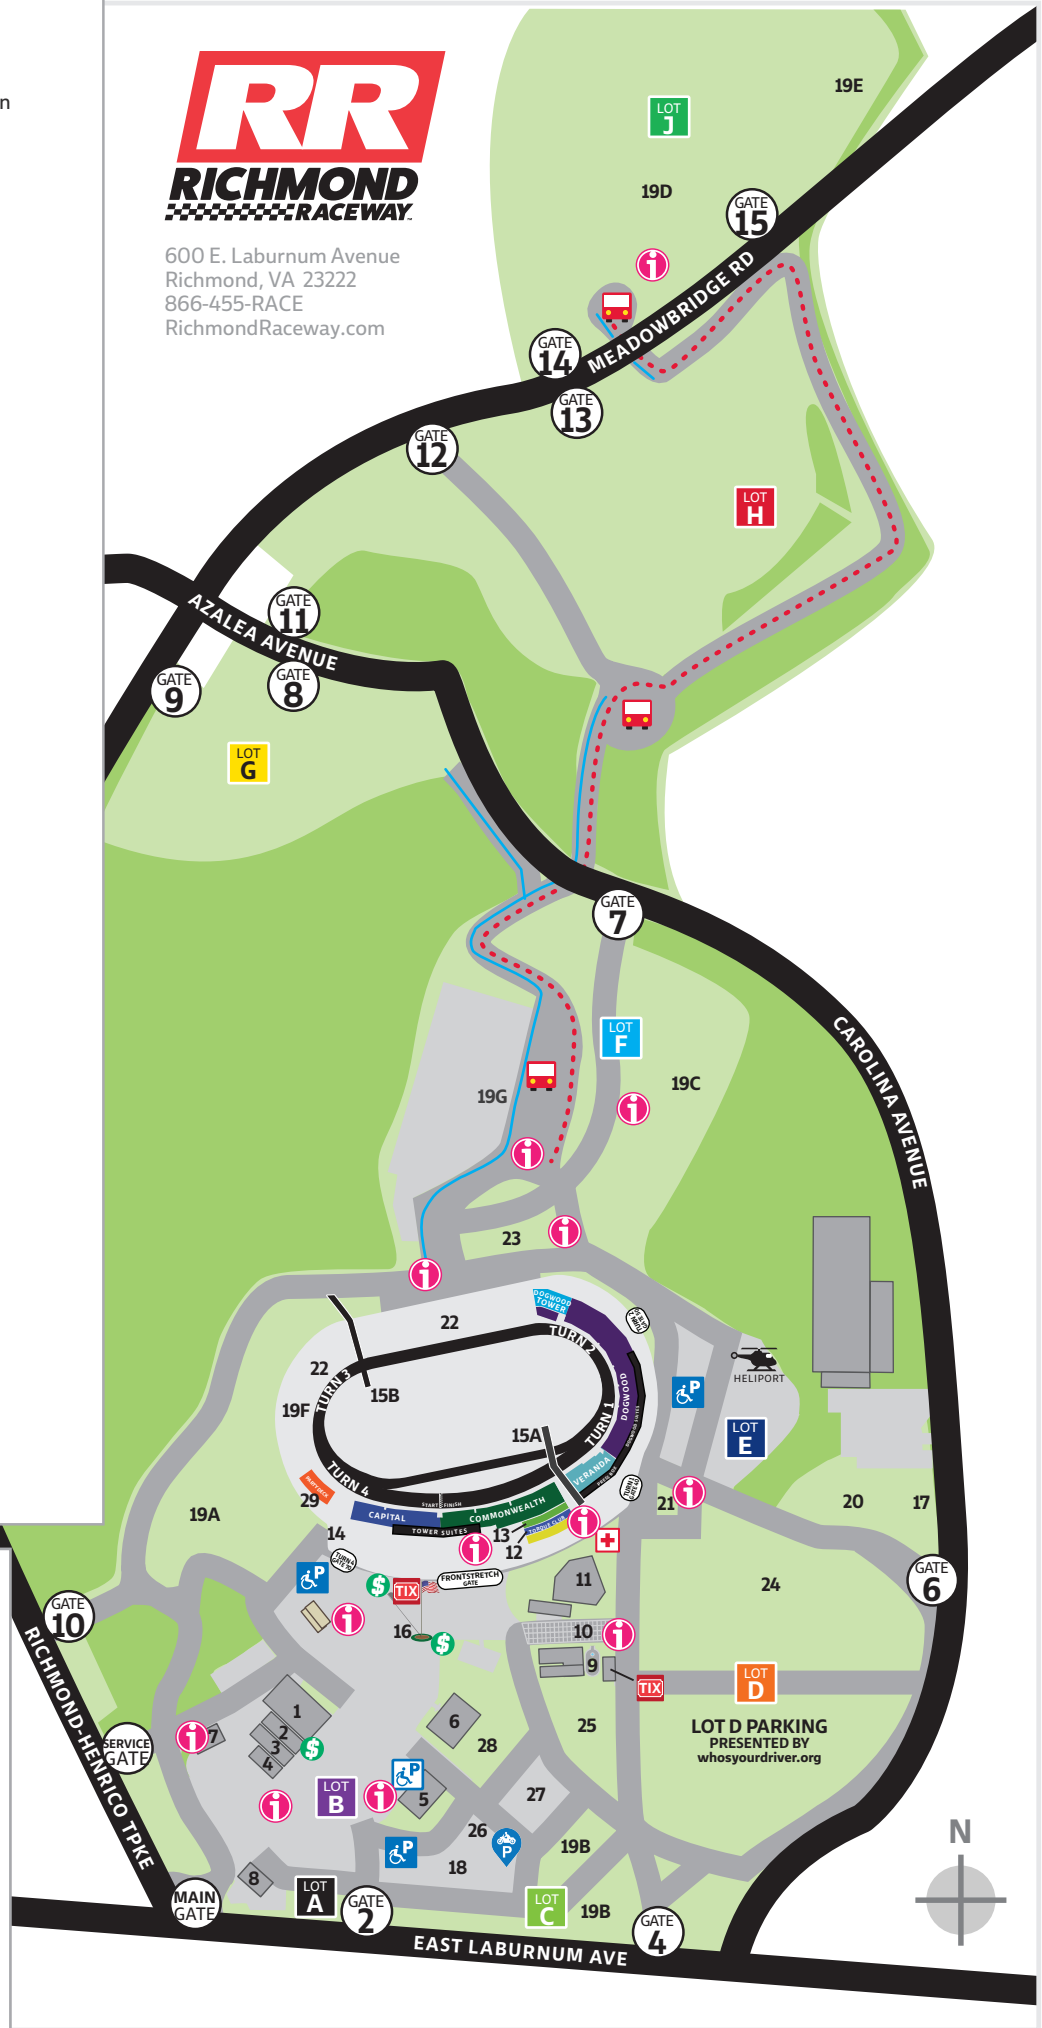

FACILITY

600 E. Laburnum Avenue
 Richmond, VA 23222
 866-455-RACE
 RichmondRaceway.com

1. Exhibition Hall / Corporate Hospitality Pavilion
2. Commonwealth Building
3. Henrico Hall
4. Colonial Building
5. Covered Arena
6. Old Dominion Building / 3-Wide Hospitality
7. Credentials
8. Ticket & Administration Offices
9. Horticulture Garden
10. Commonwealth Mall
11. Virginia Credit Union LIVE!
12. Front Porch Hospitality
13. TORQUE Club
14. Family Comfort Zone
- 15A. Eternal Fan Pedestrian Tunnel
- 15B. Vehicle Tunnel
16. Midway: Souvenirs / Concessions / Displays
17. TORQUE Club Parking
18. Charter Bus Parking
- 19A. GEICO Main RV Parking
- 19B. GEICO Laburnum RV Parking
- 19C. GEICO Lot F RV Parking
- 19D. GEICO Lot J RV Parking
- 19E. GEICO Lot J Tent Camping
- 19F. GEICO Turn 3 RV Parking
- 19G. GEICO Lot F Premium RV Parking
20. Group Tailgate Lot Parking
21. Media Parking
22. Motorcoach Hospitality
23. Henrico Parking
24. RICHMOND NATION Parking
25. Lot P1 Parking
26. Lot P2 Parking
27. Lot P3 Parking
28. Toyota Owners Parking
29. Climax Corner Party Deck

- Ticket Booth & Will Call
- VCU Health Care Center
- Tram Loading Area presented by whosyourdriver.org
- Tram Route
- ATM Machine
- Handicap Parking
- Overflow Handicap Parking
- Guest Services
- Pedestrian Walkway
- Motorcycle Parking