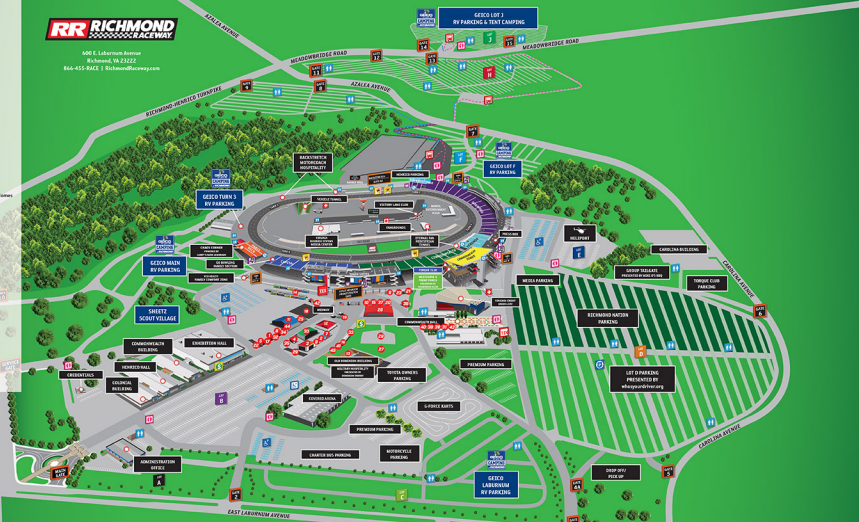

MIDWAY

RR RICHMOND RACEWAY

- TICKET KIOSK & KIOSK CASH
- EMERGENCY BY MAIL TICKET SERVICE & MAIL CALL
- RACE STARTING & CUSTOMER SERVICE BOOTH
- PARKING SAFE
- RACEWAYTIME SAFE
- HANDICAP PARKING
- DRIVER/OWNER CHECK-IN PARKING
- RACEWAY MOTOR PARKING
- HANDICAP SEATING
- FAMILY RESTROOM
- FIRST AID
- FIRST AID CENTER
- USCA
- SLEET SUPPORTS
- POLICE
- TRUCK / RV ACCESS
- RESTROOM
- TRUCK PLATE PROVIDED BY whitegoldrental.org
- RESTROOM
- TRUCK WASH