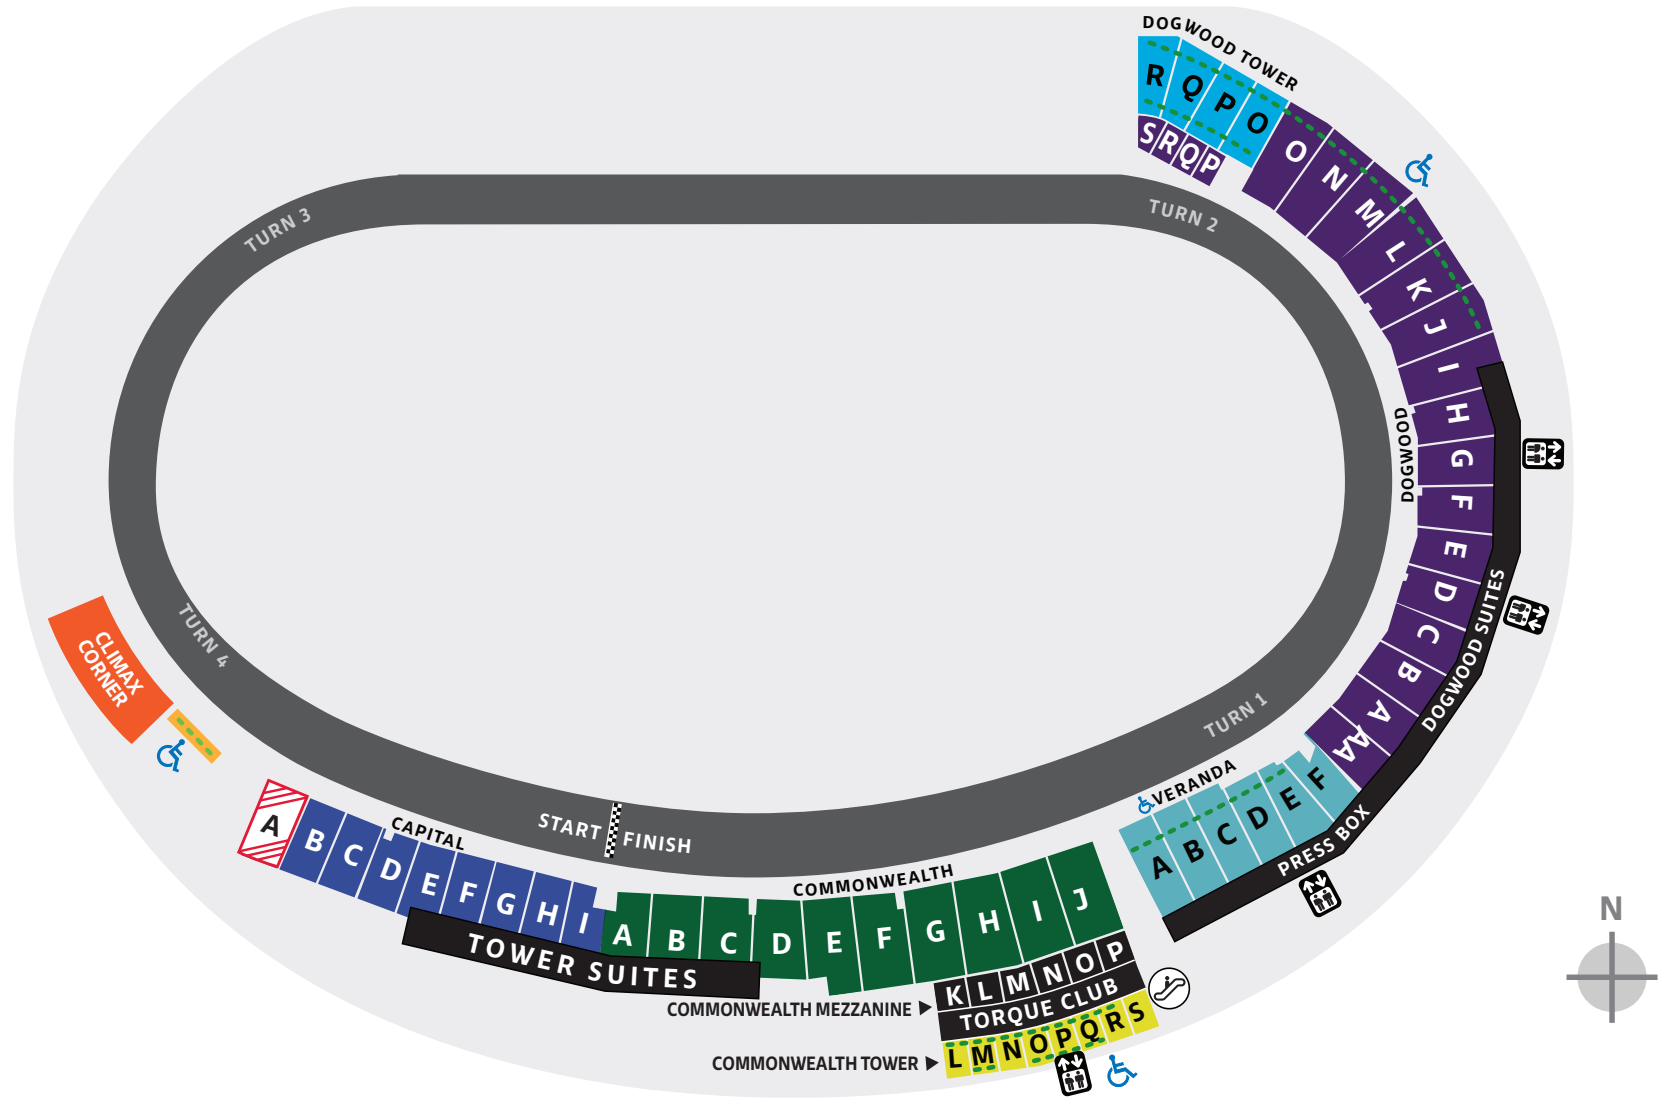

# MONSTER ENERGY NASCAR CUP SERIES

SATURDAY SEATING  
KIDS 12 & YOUNGER - \$25 OFF!

Elevator	Escalator	HANDICAP SEATING	FAMILY SEATING (ALCOHOL PROHIBITED)	\$20	\$70	\$45 - \$99	\$60 - \$99	\$95 - \$120	\$35 - \$105	\$35 - \$90	\$55 - \$70

ADVANCE PRICING, SUBJECT TO CHANGE