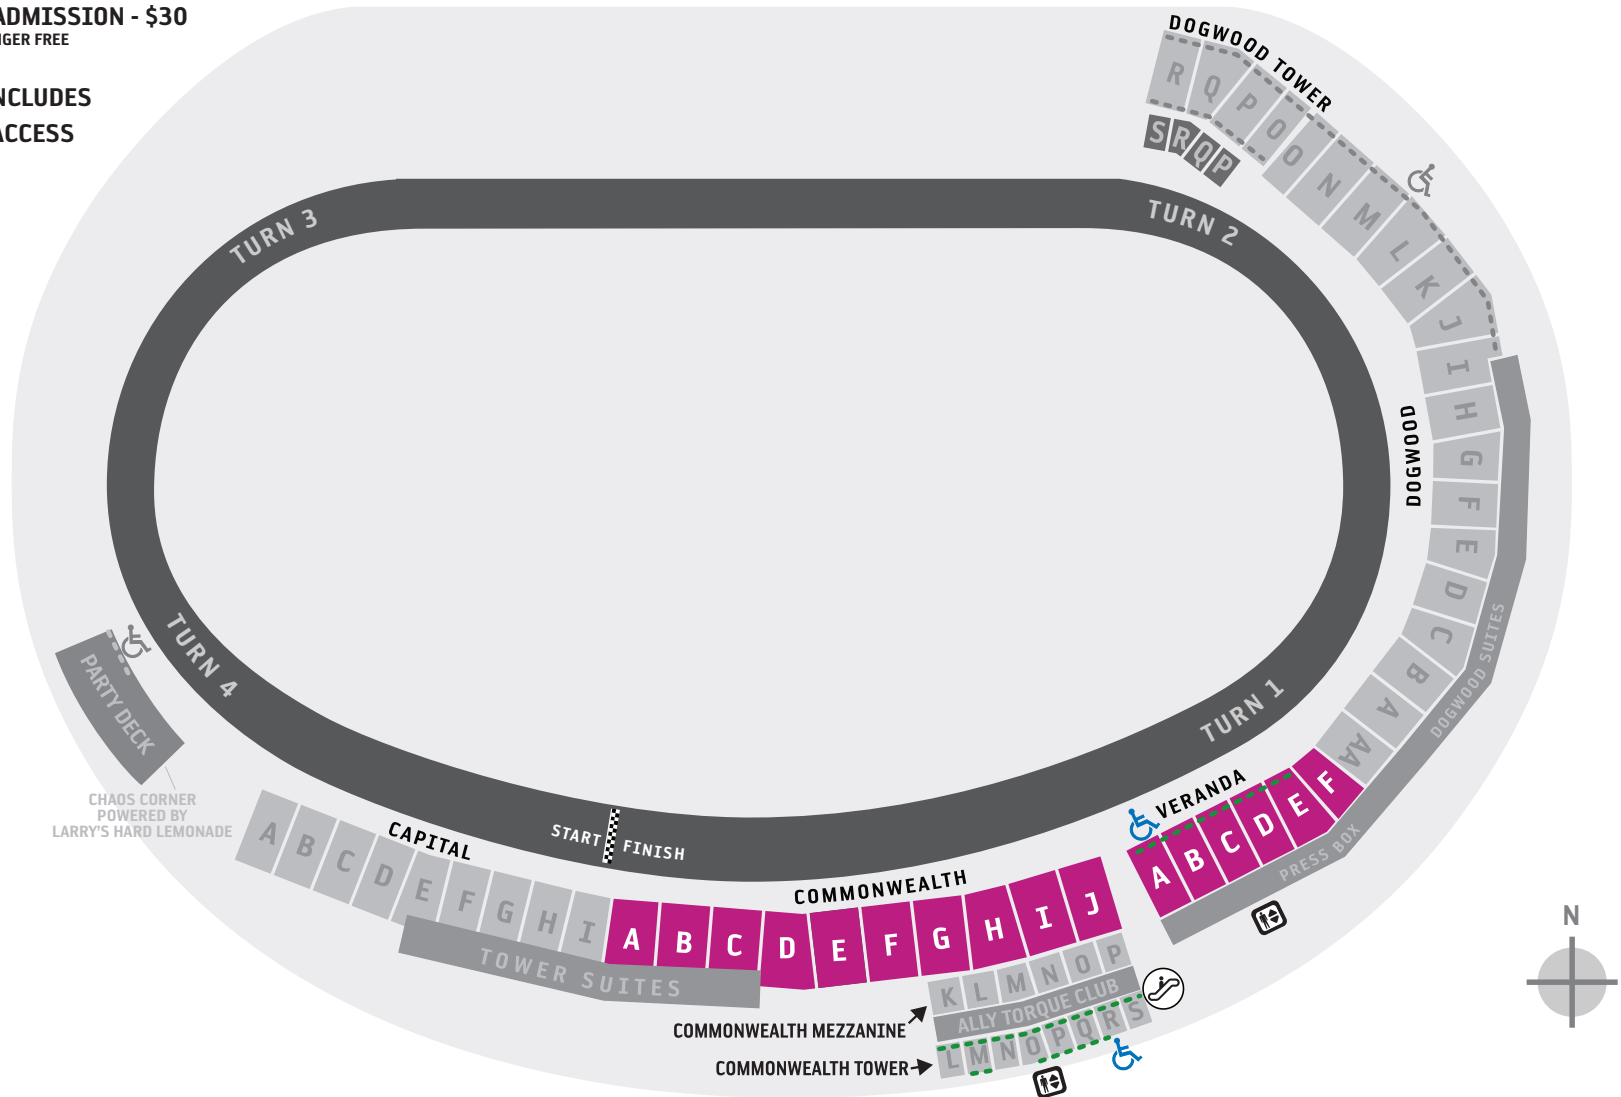

NASCAR WHELEN MODIFIED TOUR

KIDS 12 & YOUNGER FREE!

GENERAL ADMISSION - \$30
KIDS 12 & YOUNGER FREE

***THE TICKET INCLUDES
FANGROUNDS ACCESS**

- Elevator
- Escalator
- HANDICAP SEATING
- GENERAL ADMISSION