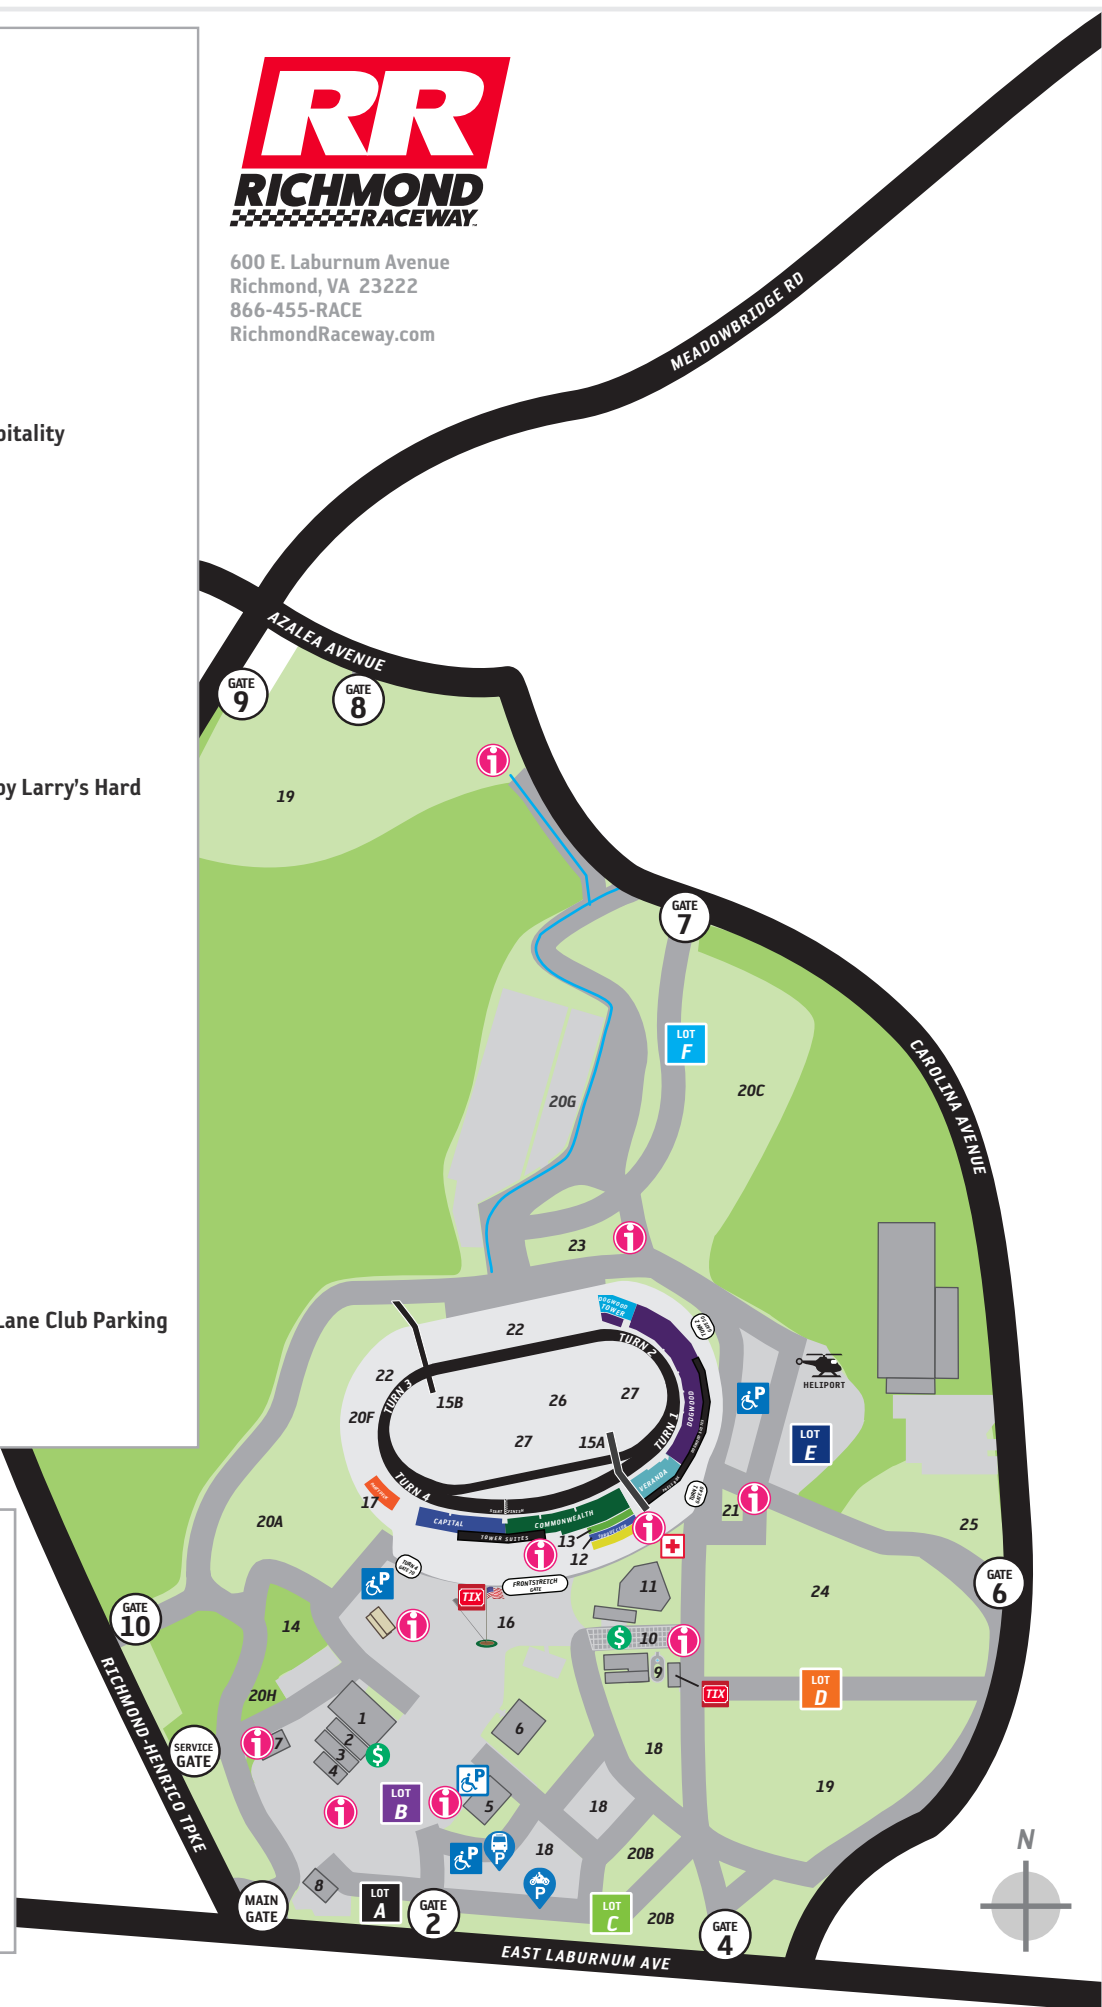

## FACILITY

1. Exhibition Hall
2. Commonwealth Building
3. Henrico Hall
4. Colonial Building
5. Covered Arena / Group Tailgate
6. Old Dominion Building
7. Credential Office
8. Administration Offices
9. Horticulture Garden / Military Hospitality
10. Commonwealth Mall
11. Virginia Credit Union LIVE!
12. Ally Torque Club
13. Front Porch
14. Sheetz Scout Village
- 15A. Eternal Fan Pedestrian Tunnel
- 15B. Vehicle Tunnel
16. Midway
17. Chaos Corner Party Deck Powered by Larry's Hard Lemonade
18. Premium Parking
19. General Parking
- 20A. GEICO Main RV Parking
- 20B. GEICO Laburnum RV Parking
- 20C. GEICO Lot F RV Parking
- 20F. GEICO Turn 3 RV Parking
- 20G. GEICO Lot F Premium RV Parking
- 20H. GEICO Tent Camping
21. Media Parking
22. Motorcoach Hospitality
23. Henrico Parking
24. RICHMOND NATION Parking
25. Ally Torque Club Parking & Victory Lane Club Parking
26. Victory Lane Club
27. Fangrounds

600 E. Laburnum Avenue  
 Richmond, VA 23222  
 866-455-RACE  
 RichmondRaceway.com

- Ticket Booth & Will Call
- VCU Health Care Center
- ATM
- Handicap Parking
- Overflow Handicap Parking
- Guest Services
- Pedestrian Walkway
- Motorcycle Parking
- Charter Bus Parking