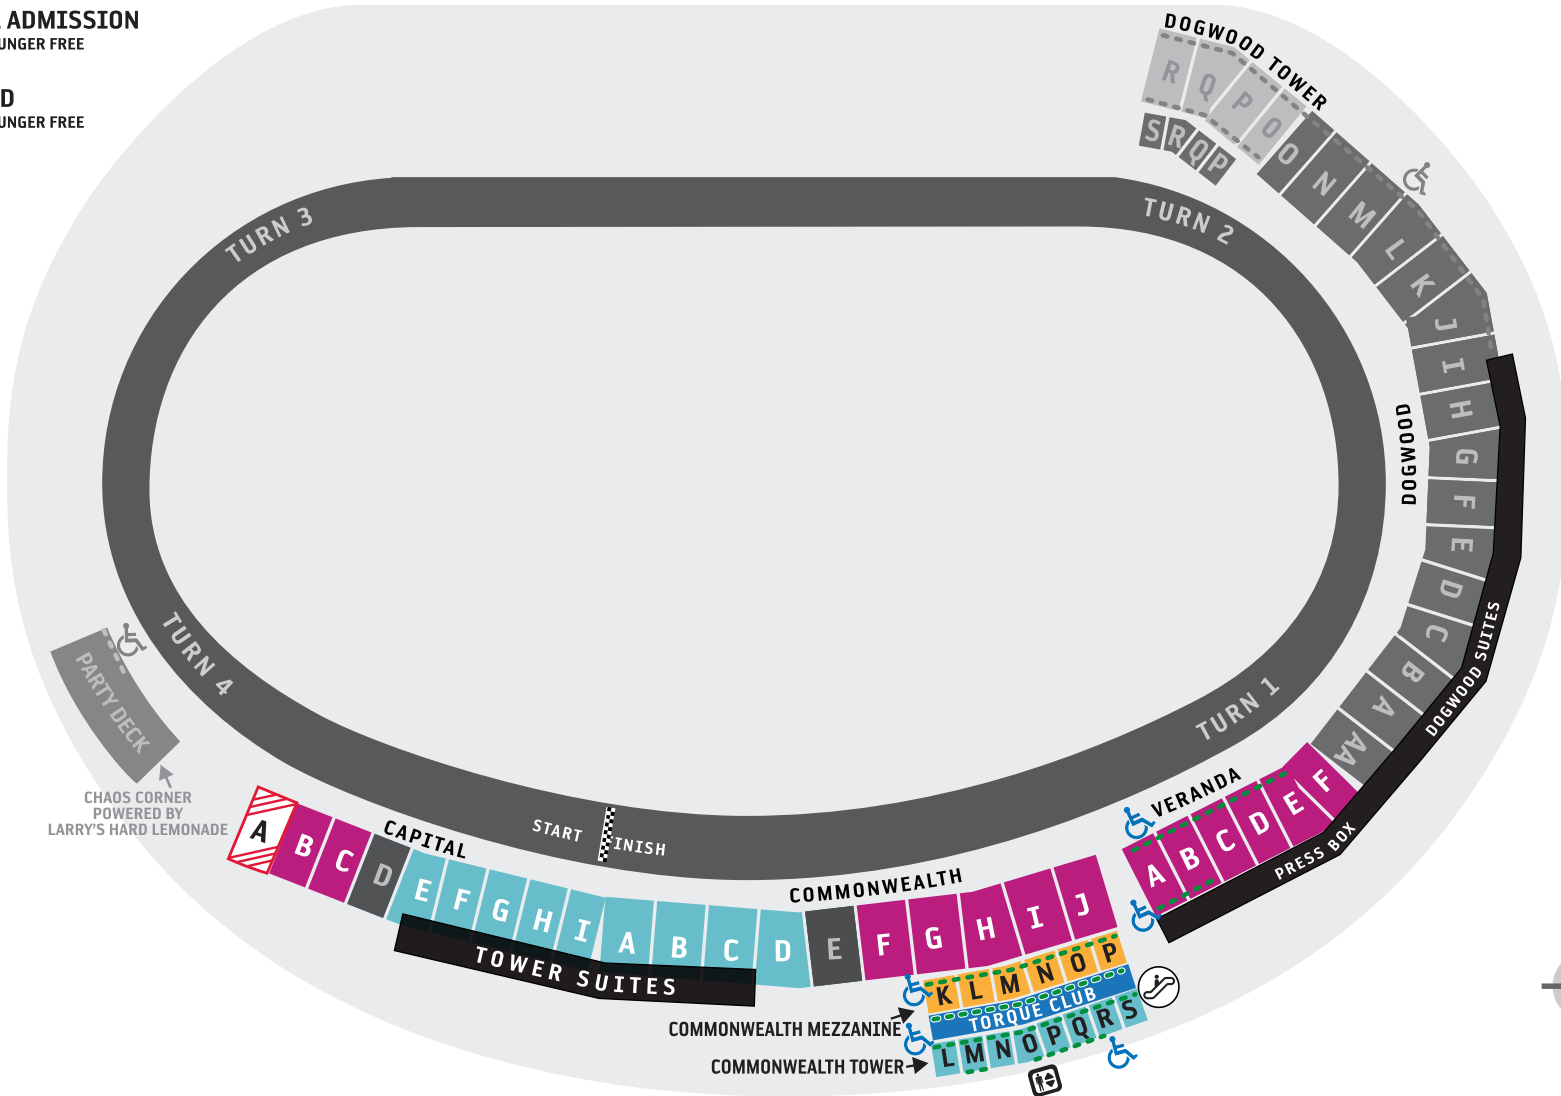

NASCAR XFINITY SERIES NASCAR CRAFTSMAN TRUCK SERIES

GENERAL ADMISSION
KIDS 12 & YOUNGER FREE

RESERVED
KIDS 12 & YOUNGER FREE

- Elevator
- Escalator
- HANDICAP SEATING
- FAMILY SEATING - GENERAL ADMISSION (ALCOHOL PROHIBITED)
- GENERAL ADMISSION
- RESERVED
- 2-DAY PACKAGE