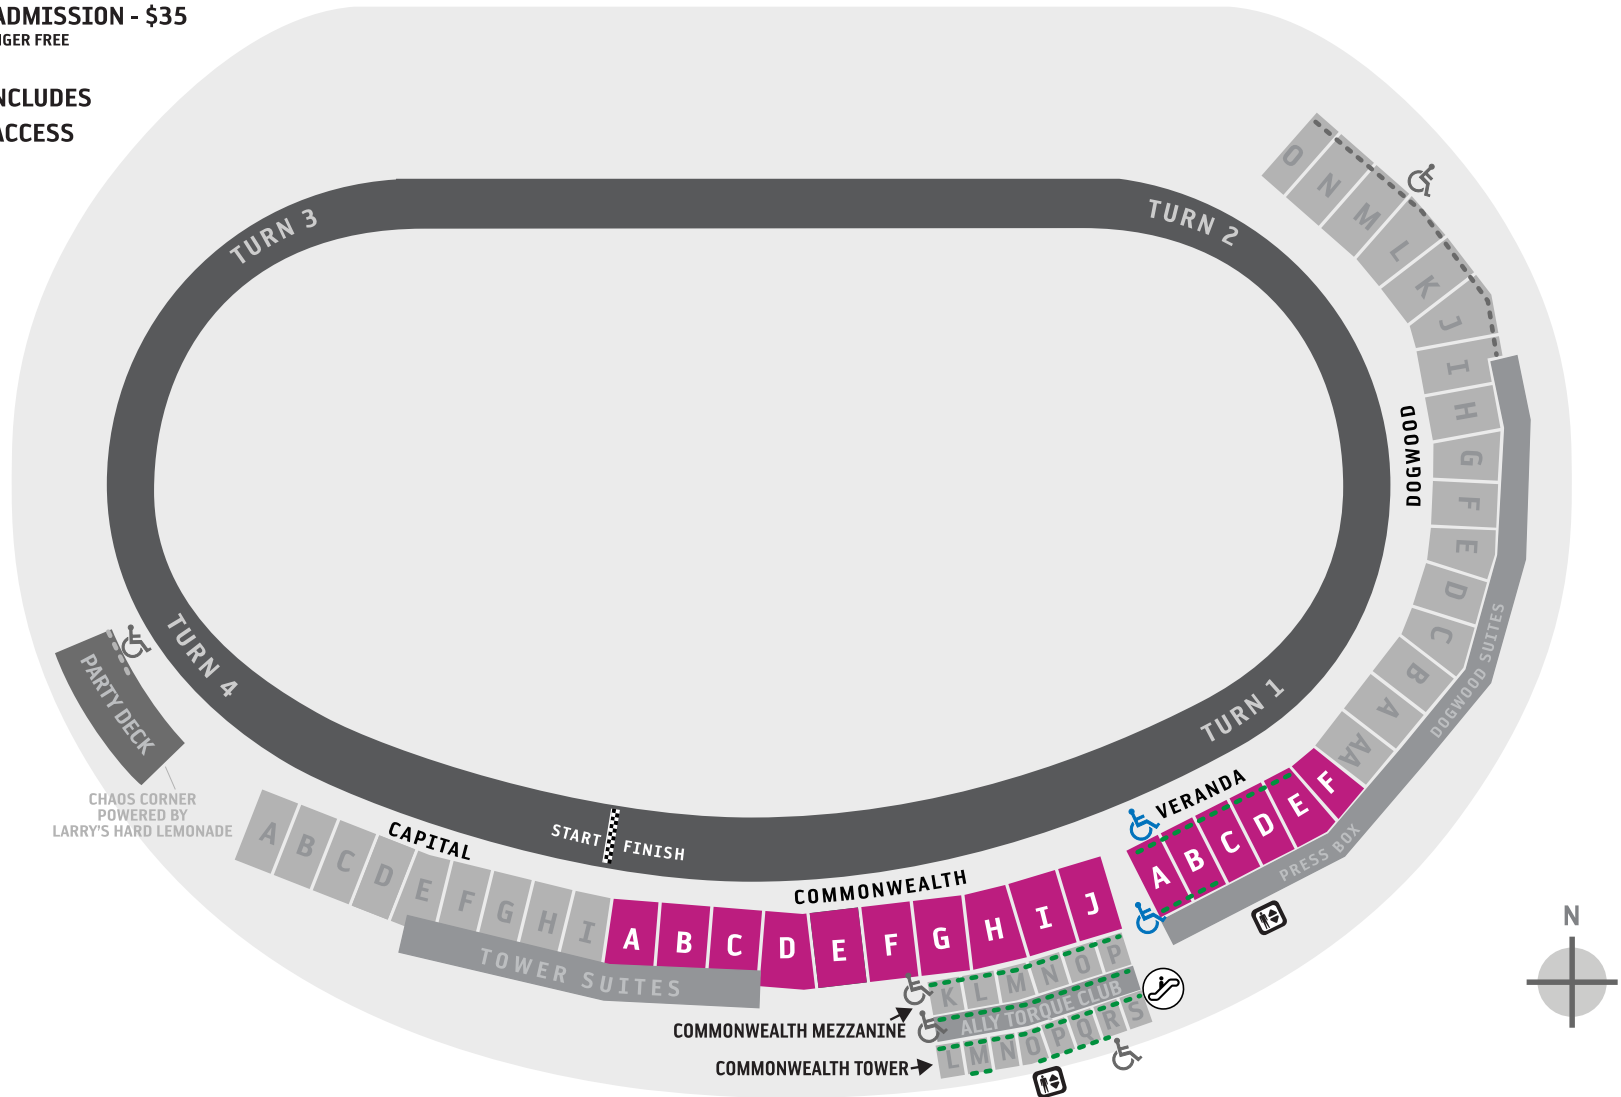

NASCAR WHELEN MODIFIED TOUR

KIDS 12 & YOUNGER FREE!

GENERAL ADMISSION - \$35
KIDS 12 & YOUNGER FREE

***THE TICKET INCLUDES
FANGROUNDS ACCESS**

- Elevator
- Escalator
- HANDICAP SEATING
- GENERAL ADMISSION